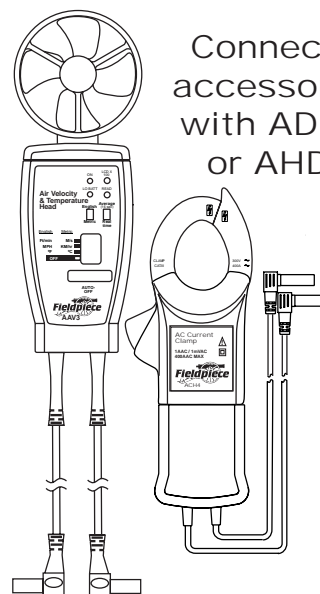

Features	
Versatile	- Volts, ohms, continuity, and amps. - Resolution to 0.1 microamps for flame diode. - Works with all Fieldpiece accessory heads (with ADLS2 leads).
Safe	Manual ranging forces user to consider magnitude of voltage before contact.
Rugged	- ABS housing. - Rubber holster.
Easy to use	- Magnetic hanger and tilt stand. - MIN and MAX hold. - Controls are easy to use and understand. - Bright backlight for testing in poorly lit areas.

Specifications			
Parameter	Ranges	Accuracy	Best Resolution
VAC	200m, 2000m, 20 200, 600	±1.2%rdg + 4dgts ±2.0%rdg + 5dgts	0.1m
VDC	200m, 2000m, 20 200, 600	±0.5%rdg + 1dgt ±0.5%rdg + 1dgt	0.1m
AAC	200µ, 2m, 20m, 200 10	±1.5%rdg + 4dgts ±3.5%rdg + 4dgts	0.1µ
ADC	200µ, 2m, 20m, 200m 10	±1.0%rdg + 1dgts ±3.0%rdg + 4dgts	0.1µ
Ohms	200, 2K, 20K, 200K, 2M 20M 200M	±1.0%rdg + 4dgts ±2.0%rdg + 4dgts (5%-10) + 10dgts	0.1Ω
Diode test	Test current 1.0mA	±1.5%rdg + 3dgts	
Continuity	BEEP < 100Ω		
Battery test	1.5V draws 150mA		

Recommended accessories for most users:

- ACH4 400AAC Current Clamp
- AHDL1 Adapter Handle
- ANC5 Padded Mail-Pouch Style Case
- ADLS2 Silicone Test Leads with Removeable Tips to Connect to Accessory Heads

Other popular accessory heads:

- AAV3 Air Velocity and Temperature
- ACM3 Carbon Monoxide
- ADMN2 Dual-Port Manometer
- AOX2 Combustion Check
- ARH4 Relative Humidity and Wet Bulb
- ASX14 Superheat and Subcooling for A/C
- ATH4 Dual K-type Thermometer
- AVG2 Vacuum Gauge

Connect to
accessories
with ADLS2
or AHDL1.

580 West Central Avenue Suite A
Brea, California 92821
Phone: (714) 257-9060 Fax: (714) 257-9069
www.fieldpiece.com
MADE IN TAIWAN

Model: LT83A H25-763

8 72641 00037 0