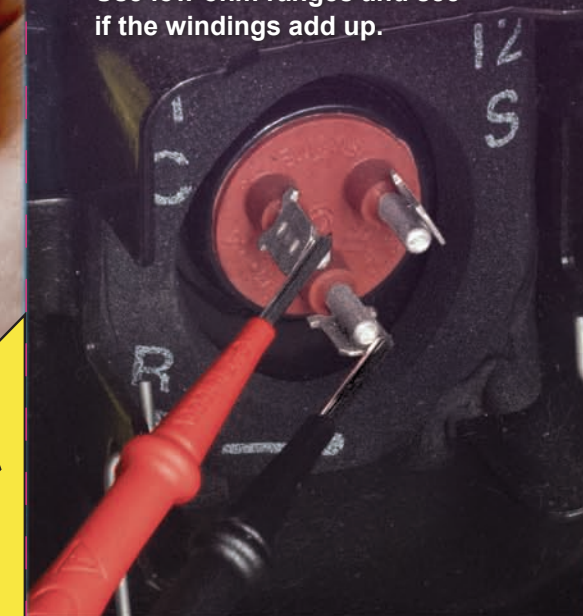

Test Motor Windings

Use low ohm ranges and see
if the windings add up.

Test Tools HVACR Pros Trust
www.fieldpiece.com

Watch the
Video!

© Fieldpiece Instruments, Inc. 2014