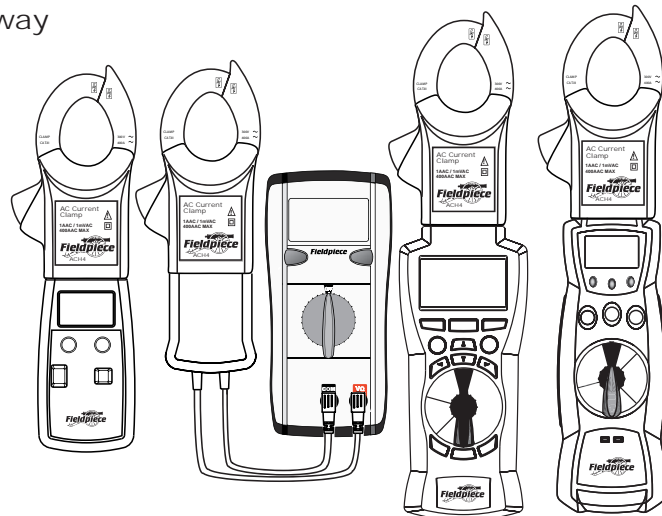

Model ACH4

The ACH4 converts AAC to mVAC at a ratio of 1AAC/1mVAC. To display AC amps directly on a DMM, set the meter to mVAC and read the digital display directly. The decimal will be in the correct place on the display so there's no need to move the decimal in your head. The ACH4 snaps onto any Fieldpiece stick-style meter, including the stick meter, DL2 data logger, and electronic handle. Use the AHDL1 accessory handle or ADLS2 deluxe silicone leads to connect to any other DMM with industry standard jacks.

Features	
Versatile	- Works with the Fieldpiece "stick" meter, DL2 data logger, EHDL1 electronic handle, and DMMs with mVDC ranges. - Use accessory handle for remote testing or when not using a stick-style meter.
Rugged	- Rugged mechanical design. - Mechanical ACH4 separated from electronics for better in-service dependability.
Easy to use	- Remote testing with optional AHDL1 handle. - Small size fits into tight, hard to reach spaces. - New claw shape of clamp makes for easy wire separation.

Specifications	
Current range:	1AAC to 400AAC rms
Conversion rate:	1AAC to 1mVAC
Frequency:	50Hz to 60Hz
Operating temperature:	32°F to 122°F
Accuracy (@72°F±8°F, clamp head only, add to DMM accuracy for total accuracy)	±(1.5% rdg + 0.2A), 1 to 20 AAC ±(2.5% rdg + 0.3A), 20 to 100 AAC ±(3.5% rdg + 0.5A), 100 to 400 AAC
Temperature coefficient:	less than 0.1% per °F
Maximum conductor diameter:	1.18 inches (30mm)

Use it your way

Standalone: ACH4+EHDL1
Most DMMs: ACH4 + AHDL1 + DMM
On data logger: ACH4 + DL2
On stick meter: ACH4 + HS30

580 West Central Avenue, Suite A
Brea, California 92821
Phone: (714) 257-9060
Fax: (714) 257-9069
www.fieldpiece.com

MADE IN TAIWAN

Model: ACH4 H25-622