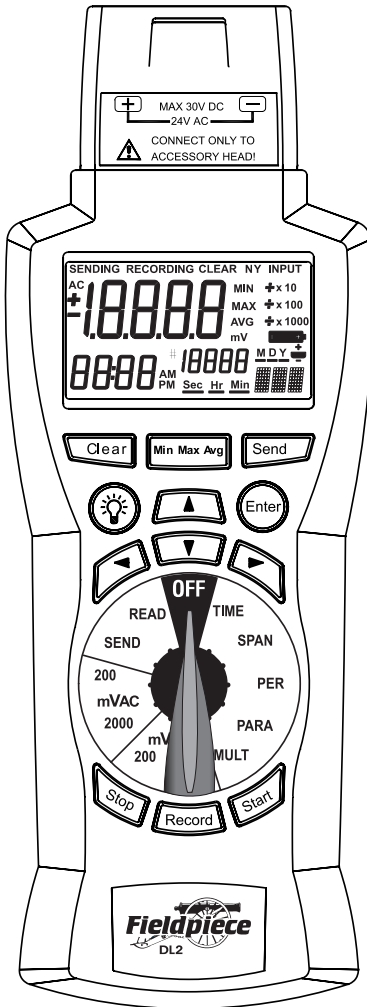

# DL2 expandable data logger

**Now you can transfer field data to your PC!**

**Attach Fieldpiece accessory head.**

**Setup for automatic recording.**

**Record manually if desired.**

**Look over data's MAX/MIN/AVG.**

**Transfer data to PC spreadsheet.**

## Custom Data Logging

**Time-** Current time

**Span-** Length of recording

**Period-** Time between readings

**Parameter-** Label your readings

**Multiplier-** Reminds you to convert