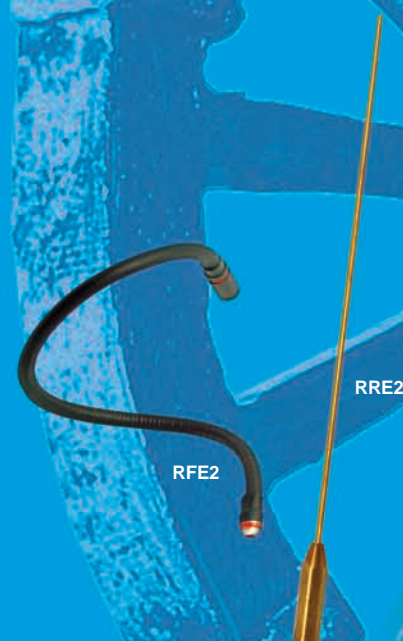

Professional-grade instruments for field service

Leak Detector

Infrared Refrigerant Leak Detector

SRL2 Specifications

Gases measured	CFC, HFC, HCFC and blends.
Sensing element	Infrared
Response time	Less than 1/2 second to 1 second.
Sensitivity levels (per SAE J1627)	HIGH 0.1 oz/year and higher
	MEDIUM 0.5 oz/year and higher
	LOW 1.0 oz/year and higher
Accuracy	Exceeds current SAE J1627 standards.
Calibration	Automatic
Warm up time	30 seconds
Probe length	15 inches (optional 9" extensions available).
Battery chargers	Wall charger and car charger included.
Battery type	7.4VDC (nominal) rechargeable lithium ion polymer battery.
Battery life	Approx. 8 hours if fully charged.

- Infrared sensor
 - Fast, accurate, and versatile.
 - Long life expectancy.
- Superior sensitivity
 - Toggle between three levels of sensitivity down to 0.1 oz/year.
- Fast warm up
 - Only 30 seconds between start up and detecting.
- Automatic recalibration
 - Finds leaks even with refrigerant in the air surrounding the leak.
- Peak hold
 - Peak reading indicator with manual reset to clear.
- Moisture blocking filter
 - Rubberized case

And more:

- Works with all CFC, HFC, and HCFC refrigerants.
- Fast acting.
- Bright and clear LED bar graph and beeper indication.
- Entire sensor arm is non-conductive.
- Low battery LED.
- Auto-off.

Water Blocking Filter

- Moisture blocking filter keeps water and other contaminants out.
- Easy filter replacement.
- Ten extra filters included.

Optional Extensions

- 9 inch flex extension
- 9 inch needle tip probe

SRL2 Leak Detector