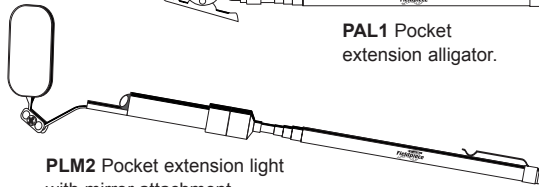

### More telescopic tools from Fieldpiece

**PMG1** Pocket extension magnet.

**PAL1** Pocket extension alligator.

**PLM2** Pocket extension light with mirror attachment.

**PBS1** Pocket extension claw.

580 West Central Avenue, Suite A  
Brea, California 92821  
Phone: (714) 257-9060  
Fax: (714) 257-9069  
[www.fieldpiece.com](http://www.fieldpiece.com)  
MADE IN TAIWAN