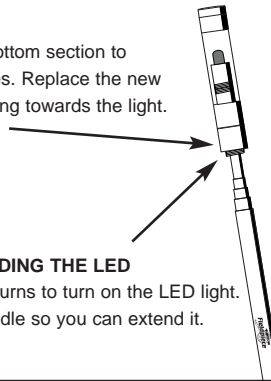

Pocket Extension Magnet & LED light

Model
PMG2

The PMG2 pocket extension magnet and LED light is great for picking up anything that may have fallen through the cracks. The LED light illuminates nameplates, hardware, or anything hidden in the dark. It extends to over two feet to pick up dropped items from hard to reach places.

Features

- Telescopes between 5 ¼" and 25 ½".
- Bright white LED to light the darkest of places.
- Clips to your pocket just like a pen.
- Picks up over 3 lbs.
- Closes to the size of a small pen.

Operator's Guide

BATTERY REPLACEMENT

Unscrew top section from bottom section to expose the (3) L736 batteries. Replace the new batteries with the + side facing towards the light.

TURNING ON AND EXTENDING THE LED

Twist the handle about two turns to turn on the LED light. This will also unlock the handle so you can extend it.

More telescopic tools from Fieldpiece

www.fieldpiece.com
MADE IN TAIWAN

Model: PMG2

8 72641 00212 1